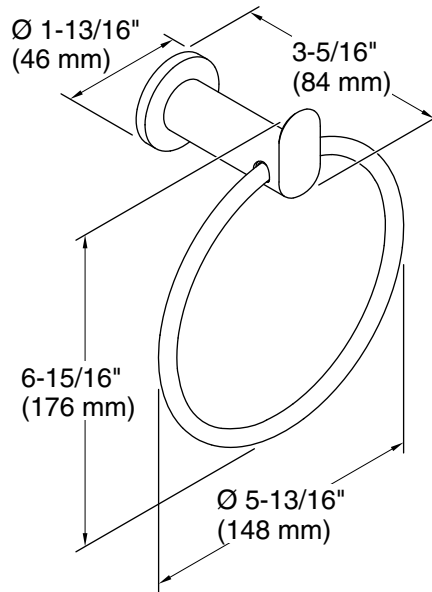

## Technical Information

All product dimensions are nominal.

Installation Type: Wall-mount

Material: Zinc